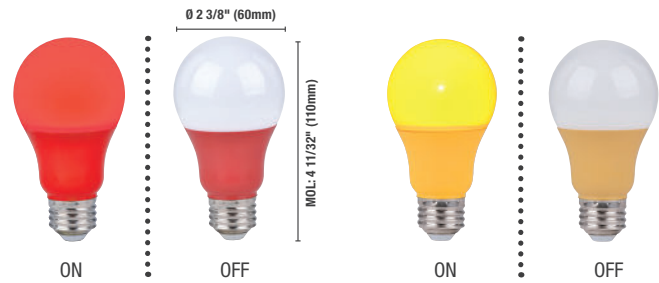

LED Colored

Red

Yellow

Available in four vibrant colors, these Omni A19 LED lamps will bring life to any decor! They are suitable for multiple applications, such as reception halls, arcades and special events. They are also equipped with a frosted finish that renders a diffused and inviting light.

Colored LED lamps are the perfect solution to create a fun and cheerful setting while being an energy efficient solution.

Green

Blue

Order code	Description	Watts (W)	Base	Volts (VAC)	Color	Finish	Life L70 (hrs)	Beam angle (°)	Case qty (inner/master)
A19 Omni									
64652	LED/OMNI/2.5W/RED/ND/STD	2.5	E26	120	Red	Frost	25 000	220	6/48
64653	LED/OMNI/2.5W/YELLOW/ND/STD	2.5	E26	120	Yellow	Frost	25 000	220	6/48
64654	LED/OMNI/2.5W/GREEN/ND/STD	2.5	E26	120	Green	Frost	25 000	220	6/48
64655	LED/OMNI/2.5W/BLUE/ND/STD	2.5	E26	120	Blue	Frost	25 000	220	6/48