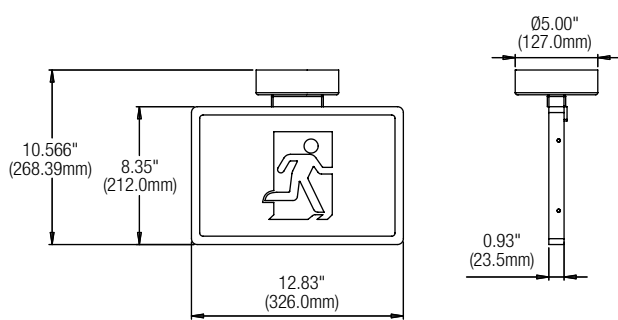

ORDERING GUIDE

RMTB	15Y				/
Series	Life expectancy (years)	Number of faces	Mounting	Color	Option
RMTB	15Y - 15	1 - Single face 2 - Double face	UM - Universal mount PM - Pendant mount¹	WH - White (standard) BK - Black GY - Grey	WGD - Wireguard²

¹ Pendant mount option available only with white finish.
² Wireguard only available for single face wall mounted configurations.

DIMENSIONS

UNIVERSAL MOUNT