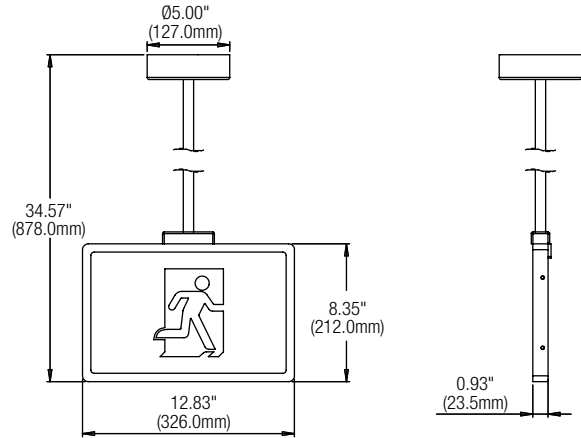

PENDANT MOUNT

CONFIGURATIONS

Comes standard with three pictogram legends for direction selection.

Data is based upon tests performed in a controlled environment. Actual performance can vary depending on operating conditions. All products are subject to change or may be discontinued any time without notice.