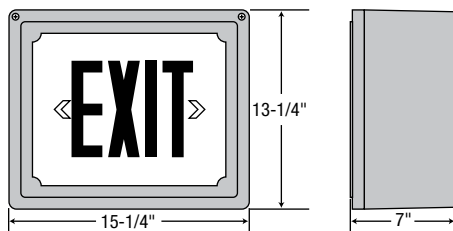

SLEXH

HAZARDOUS LOCATION EXIT

Class I, Division 2, Groups C, D
AC/DC & Self-Powered

The SLEXH series of Class I, Division 2 rated exits is designed to perform in demanding hazardous applications. The unit maintains its sealed interior with a continuous integral gasket. As well any LED pilot light or test switch are sealed type.

FEATURES AND SPECIFICATIONS

• **Electrical - AC/DC**

- LED ultra bright light source
- 120/347VAC Input, field selectable
- 2.8W power consumption single face
- Emergency DC wattages as follows:
  6VDC = 1.9W 12VDC = 2.9W 24VDC = 7W

• **Electrical - Self-powered**

- LED ultra bright light source
- 120/347VAC Input, field selectable
- 9.5W power consumption Single face
- High-performance, sealed Ni-Cad battery
- 90 minutes emergency duration (standard)
- Solid state transfer and battery charger

• **Mechanical**

- Heavy-duty non-metallic, reinforced construction
- One piece, molded and gasketed lens
- Removable directional chevrons/arrows
- Bottom hinged cover secured with two screws
- One-way breather valve for release of gases and/or moisture condensation
- All external metal hardware is stainless steel and steel screws
- Single face, wall mount only
- Grey finish housing, white faceplate standard

• **Approvals**

- CSA Certified to C22.2 #137
- CSA Certified to C22.2 #141-15
- CSA Certified to C860-11
- Class I, Division 2, Groups C, D

DIMENSIONS