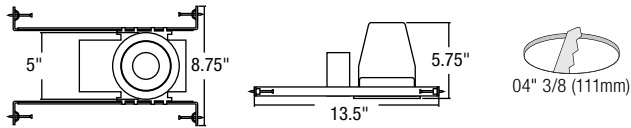

ORDERING GUIDE

Series	Number of heads	Volts (VDC operational)	Watts (W)	Type	Color	Option
SRC - Construction model	1 - Single head	06-24V - 6 to 24	4 - 4	LR - LED	WH - White (standard)	SQ - Square trim ¹
			5 - 5	LA - LED	BK - Black	
		12-24V - 12 to 24	6 - 6	LA - LED	SC - Satin chrome	
			7 - 7		SP - Custom color (specify)	

¹ For Black square trim, contact your rep for availability

DIMENSIONS

SPACING GUIDE

Mounting height	Spacing center to center (ft)			
	4WLR	5WLA	6WLA	7WLA
8 ft	76	81	94	108
10 ft	79	79	93	106
15 ft	66	62	82	96
20 ft	53	49	73	87