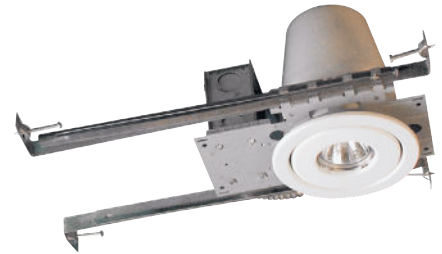

Series spec sheet

SRC

RECESSED REMOTE

MR16 Recessed Ceiling

Adjustable Gimbal

6 V, 12 V, & 24 V lamps

The SRC series of commercial recessed MR16 remotes has been designed to blend seamlessly into modern decors. The backbox can be mounted in a variety of ways above suspended or drywall ceilings, leaving only the lamp and compact trim plate visible. Trimplates snap into the housing and come in a variety of colors and finishes. The SRC is available in 6 V, 12 V, and 24 V models, all utilizing low glare, MR16 LED lamps.

FEATURES AND SPECIFICATIONS

• Mechanical

- Steel housing/backbox and trim plate
- Backbox recesses completely above ceiling
- Backbox c/w plaster ring and adjustable T-bar or nail-in hanger bars
- Adjustable gimbal mounted lamp
- White trim paint finish is standard, other colors and finishes are optional
- MR16 lamp designed with low glare reflector and available in 6 VDC, 12 VDC or 24 VDC

• Compliances

- CSA Certified to C22.2 #141-15
- Meets requirements of ICES-005

OVERVIEW

Light source	LED
Input voltage (VDC)	6, 12, 24

ICES
005

For complete warranty details, please see our terms and conditions on our website.