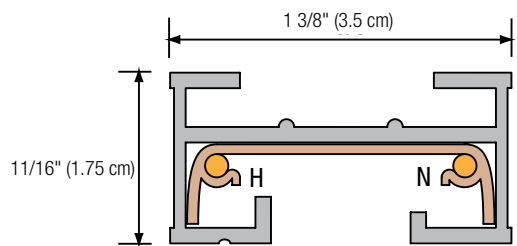

QUICK SHIP AND TECHNICAL SPECIFICATION TABLE ⌚

Order code	Circuit section length	Finish
STJ2-WH	2' (20 1/8" - 51 cm)	White
STJ2-BK	2' (20 1/8" - 51 cm)	Black
STJ4-WH	4' (44 1/8" - 112 cm)	White
STJ4-BK	4' (44 1/8" - 112 cm)	Black
STJ6-WH	6' (66 1/8" - 168 cm)	White
STJ6-BK	6' (66 1/8" - 168 cm)	Black
STJ8-WH	8' (92 1/8" - 234 cm)	White
STJ8-BK	8' (92 1/8" - 234 cm)	Black
STJ12-WH	12' (140 1/8" - 356 cm)	White
STJ12-BK	12' (140 1/8" - 356 cm)	Black

¹ **QUICK SHIP:** Product availability is subject to change without notice. Please contact your Stanpro customer service representative to confirm inventory levels at time of order.

COMPATIBLE TRACK HEAD IN J" ADAPTER (SOLD SEPARATELY)

Order code
PICCOLO Series
TL22 / TL94 / TL96 / TLL
TWL02S / TWL02D
TL10 / TL95
TG05N / TG07N / TG08N

DIMENSIONS