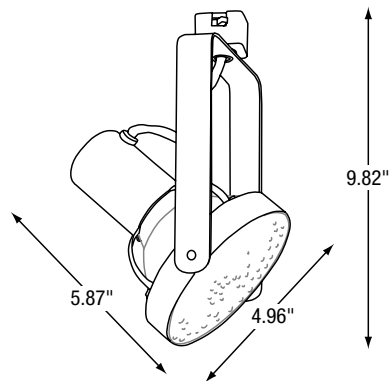

OVERVIEW

Watts (W)	250
Weight (lbs)	1.88

1
yr
warranty

quick
ship

ORDERING GUIDE

TG05N	N				
Series	Lamp type	Watts (W)	Volts (V)	Adapter	Finish
TG05N	N - Incandescent	0250 - PAR38 250 Max	A - 120	J - J & J2 Track H - H & H2 Track ¹	BK - Black WH - White SI - Silver ²

¹ Please contact factory for availability.

² For other options and availabilities please contact factory.

DIMENSIONS

Data is based upon tests performed in a controlled environment. Actual performance can vary depending on operating conditions. All products are subject to change or may be discontinued any time without notice.