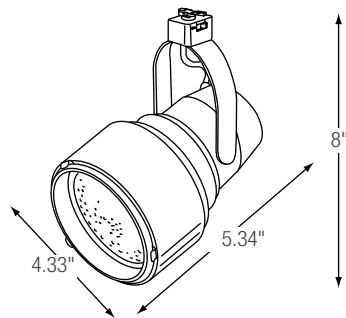

### OVERVIEW

Watts (W)	75
Weight (lbs)	0.77

**ORDERING GUIDE**

TG39	N	0075	A		
Series	Lamp type	Watts (W)	Volts (V)	Adapter	Finish
TG39	N - Incandescent	0075 - 75 max.	A - 120	J - J & J2 Track (standard)	WH - White SI - Silver

**DIMENSIONS**

Barn doors options (order separately)

TG39-BD-WH  
TG39-BD-SI

Data is based upon tests performed in a controlled environment. Actual performance can vary depending on operating conditions. All products are subject to change or may be discontinued any time without notice.