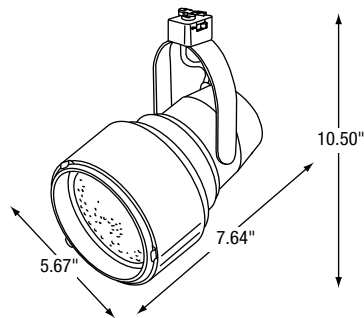

ORDERING GUIDE

TG49	N	0250	A		
Series	Lamp type	Watts (W)	Volts (V)	Adapter	Finish
TG49	N - Incandescent	0250 - 250 max.	A - 120	J - J & J2 Track (standard)	BK - Black WH - White SI - Silver

DIMENSIONS

Barn doors options (order separately)

TG49-BD-BK
TG49-BD-WH
TG49-BD-SI

Data is based upon tests performed in a controlled environment. Actual performance can vary depending on operating conditions. All products are subject to change or may be discontinued any time without notice.