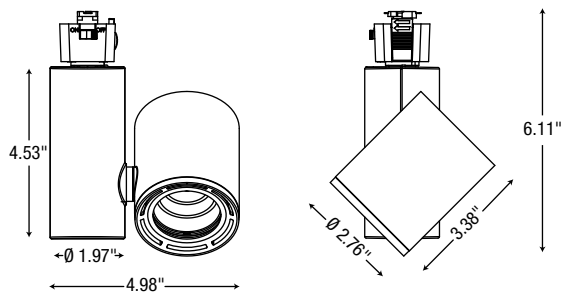

<sup>3</sup> Lumen values are derived from photometric testing. Initial lumens range: +/- 10 %.

**ACCESSORIES (order separately)**

<b>Barn Door</b>
BD-9206-BK
BD-9206-WH

**DIMENSION**

*Limited stock, consult factory for availability*