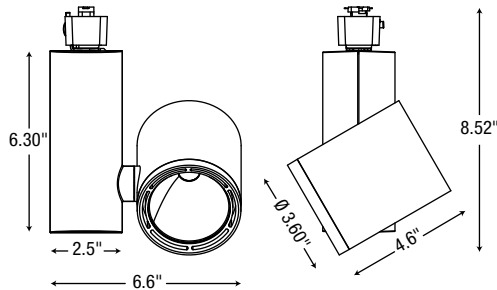

Order code	Description	Watts (W)	Volts (V)	Color temp. (K) ²	Lumen (lm) ³	Efficiency (lm/W)	CRI	Life L70 (hrs) ⁴	Beam angle (°)	Adapter	Finish	Power factor	THD (%)
Beam angle - Spot													
TL9204-30-3-S-AJSI	LED TRACK HEAD 30W 3K SPOT REFL JTRK SI	30	120	3 000	2 283	76	80	50 000	20	J & J2 Track	Silver	>0.9	<20
TL9204-30-3-S-AJWH	LED TRACK HEAD 30W 3K SPOT REFL JTRK WH	30	120	3 000	2 283	76	80	50 000	20	J & J2 Track	White	>0.9	<20
Beam angle - Medium													
TL9204-30-4-M-AJBK	LED TRACK HEAD 30W 4K MED REFL JTRK BK	30	120	4 000	2 528	84	80	50 000	29	J & J2 Track	Black	>0.9	<20
TL9204-30-4-M-AJWH	LED TRACK HEAD 30W 4K MED REFL JTRK WH	30	120	4 000	2 528	84	80	50 000	29	J & J2 Track	White	>0.9	<20
Beam angle - Flood													
TL9204-30-4-F-AJBK	LED TRACK HEAD 30W 3K FLOOD REFL JTRK BK	30	120	3 000	2 283	76	80	50 000	38	J & J2 Track	Black	>0.9	<20
TL9204-30-4-F-AJBK	LED TRACK HEAD 30W 4K FLOOD REFL JTRK BK	30	120	4 000	2 528	84	80	50 000	38	J & J2 Track	Black	>0.9	<20
TL9204-30-4-F-AJWH	LED TRACK HEAD 30W 4K FLOOD REFL JTRK WH	30	120	4 000	2 528	84	80	50 000	38	J & J2 Track	White	>0.9	<20

³ Lumen values are derived from photometric testing. Initial lumens range: +/- 10 %.

ACCESSORIES (order separately)

Barn Door
BD-9204-BK
BD-9204-WH

DIMENSIONS

Limited stock, consult factory for availability