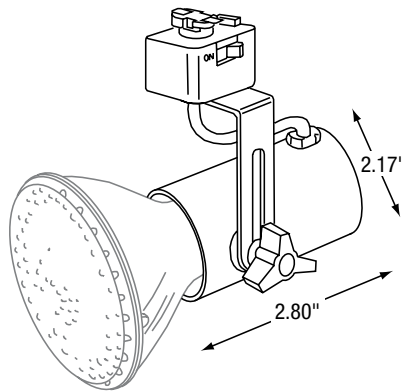

ORDERING GUIDE

TL95	N	0250	A		
Series	Lamp type	Watts (W)	Volts (V)	Adapter	Finish
TL95	N - Incandescent	0250 - 250 max	A - 120	J - J & J2 Track H - H & H2 Track¹	BK - Black WH - White SI - Silver²

¹ Please contact factory for availability.

² For other options and availabilities please contact factory.

DIMENSIONS

Data is based upon tests performed in a controlled environment. Actual performance can vary depending on operating conditions. All products are subject to change or may be discontinued any time without notice.