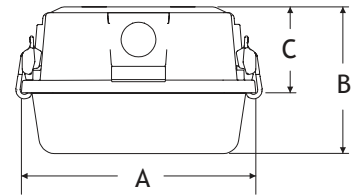

Vapour Proof

Vapour Proof Kit

Replacement Lens

Order code	Description	Color	Material	Dimensions (in.)				
				A	B	C	D	E
Vapour Proof Kit								
35552	VPR PROOF HOUSING SHALLOW KIT 48L	White	Fiberglass	7-5/8	5-5/8	2-13/16	49-59/64	38-3/4
35553	VPR PROOF HOUSING DEEP KIT 96L	White	Fiberglass	7-5/8	5-5/8	2-13/16	97-15/16	86-3/4

Order code	Description	Color	Material	Pattern	Outside height (in.)	Outside length (in.)	Outside width (in.)
Replacement Lens							
35217	VPR PROOF LENS ACR CL SMTH 49-5/8L	Clear	Acrylic	Smooth	2-11/16	49-5/8	7-3/4
56004	VPR PROOF LENS ACR CL CRP 49-11/16L	Clear	Acrylic	Crepe	2	49-11/16	6-1/2
57072	VPR PROOF LENS ACR CL CRP 49-11/16L	Clear	Acrylic	Crepe	3	49-11/16	7-3/8
35749	VPR PROOF LENS ACR CL CRP 49-15/16L	Clear	Acrylic	Crepe	2-5/8	49-15/16	7-5/8
35212	VPR PROOF LENS ACR CL CRP 50-7/8L	Clear	Acrylic	Crepe	2	50-7/8	6-1/2
35208	VPR PROOF LENS ACR CL CRP 52L	Clear	Acrylic	Crepe	2-5/8	52	7-1/2
35209	VPR PROOF LENS POLY CL SMTH 52L	Clear	Polycarbonate	Smooth	2-5/8	52	7-1/2
35551	VPR PROOF LENS ACR CL CRP 97-3/4L	Clear	Acrylic	Crepe	2-5/8	97-3/4	7-1/2
35751	VPR PROOF LENS ACR CL CRP 97-3/4L DEEP	Clear	Acrylic	Crepe	3	97-3/4	6-1/2
35211	VPR PROOF LENS ACR CL CRP 102L	Clear	Acrylic	Crepe	2-5/8	102	7-1/2