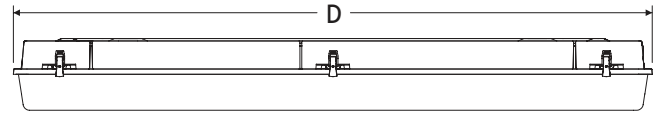

Vapour Proof

Vapour Proof Kit

Replacement Lens

Order code	Description	Color	Material	Dimensions (in.)				
				A	B	C	D	E
Vapour Proof Kit								
35552	VPR PROOF HOUSING SHALLOW KIT 48L	White	Fiberglass	7-5/8	5-5/8	2-13/16	49-59/64	38-3/4
35553	VPR PROOF HOUSING DEEP KIT 96L	White	Fiberglass	7-5/8	5-5/8	2-13/16	97-15/16	86-3/4

Order code	Description	Color	Material	Pattern	Outside height (in.)	Outside length (in.)	Outside width (in.)
Replacement Lens							
35217	VPR PROOF LENS ACR CL SMTH 49-5/8L	Clear	Acrylic	Smooth	2-11/16	49-5/8	7-3/4
56004	VPR PROOF LENS ACR CL CRP 49-11/16L	Clear	Acrylic	Crepe	2	49-11/16	6-1/2
57072	VPR PROOF LENS ACR CL CRP 49-11/16L	Clear	Acrylic	Crepe	3	49-11/16	7-3/8
35749	VPR PROOF LENS ACR CL CRP 49-15/16L	Clear	Acrylic	Crepe	2-5/8	49-15/16	7-5/8
35212	VPR PROOF LENS ACR CL CRP 50-7/8L	Clear	Acrylic	Crepe	2	50-7/8	6-1/2
35208	VPR PROOF LENS ACR CL CRP 52L	Clear	Acrylic	Crepe	2-5/8	52	7-1/2
35209	VPR PROOF LENS POLY CL SMTH 52L	Clear	Polycarbonate	Smooth	2-5/8	52	7-1/2
35551	VPR PROOF LENS ACR CL CRP 97-3/4L	Clear	Acrylic	Crepe	2-5/8	97-3/4	7-1/2
35751	VPR PROOF LENS ACR CL CRP 97-3/4L DEEP	Clear	Acrylic	Crepe	3	97-3/4	6-1/2
35211	VPR PROOF LENS ACR CL CRP 102L	Clear	Acrylic	Crepe	2-5/8	102	7-1/2