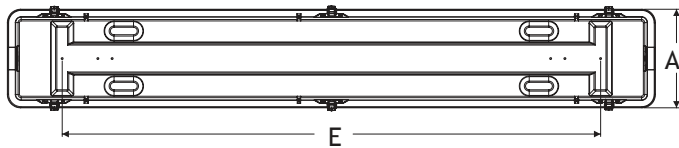

Vapour Proof

Vapour Proof Kit

Replacement Lens

Order code	Description	Color	Material	Dimensions (in.)				
				A	B	C	D	E
Vapour Proof Kit								
35552	VPR PROOF HOUSING SHALLOW KIT 48L	White	Fiberglass	7-5/8	5-5/8	2-13/16	49-59/64	38-3/4
35553	VPR PROOF HOUSING DEEP KIT 96L	White	Fiberglass	7-5/8	5-5/8	2-13/16	97-15/16	86-3/4

Order code	Description	Color	Material	Pattern	Outside height (in.)	Outside length (in.)	Outside width (in.)
Replacement Lens							
35217	VPR PROOF LENS ACR CL SMTH 49-5/8L	Clear	Acrylic	Smooth	2-11/16	49-5/8	7-3/4
56004	VPR PROOF LENS ACR CL CRP 49-11/16L	Clear	Acrylic	Crepe	2	49-11/16	6-1/2
57072	VPR PROOF LENS ACR CL CRP 49-11/16L	Clear	Acrylic	Crepe	3	49-11/16	7-3/8
35749	VPR PROOF LENS ACR CL CRP 49-15/16L	Clear	Acrylic	Crepe	2-5/8	49-15/16	7-5/8
35212	VPR PROOF LENS ACR CL CRP 50-7/8L	Clear	Acrylic	Crepe	2	50-7/8	6-1/2
35208	VPR PROOF LENS ACR CL CRP 52L	Clear	Acrylic	Crepe	2-5/8	52	7-1/2
35209	VPR PROOF LENS POLY CL SMTH 52L	Clear	Polycarbonate	Smooth	2-5/8	52	7-1/2
35551	VPR PROOF LENS ACR CL CRP 97-3/4L	Clear	Acrylic	Crepe	2-5/8	97-3/4	7-1/2
35751	VPR PROOF LENS ACR CL CRP 97-3/4L DEEP	Clear	Acrylic	Crepe	3	97-3/4	6-1/2
35211	VPR PROOF LENS ACR CL CRP 102L	Clear	Acrylic	Crepe	2-5/8	102	7-1/2