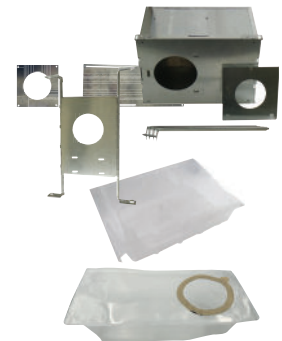

6
damp
location

35w
maximum
per lamp

1 yr
warranty