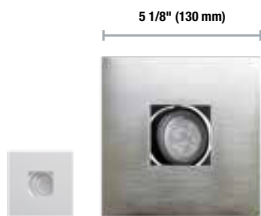

Order code	Model number	Finish	Rotation angle (°)	Case qty (inner/master)
Gimbal				
62716²	RF4/TRIM/SQR/GMB/SAT.CHR/MR16/STD	Satin chrome	35	6/24
62704²	RF4/TRIM/SQR/GMB/WH/MR16/STD	White	35	6/24