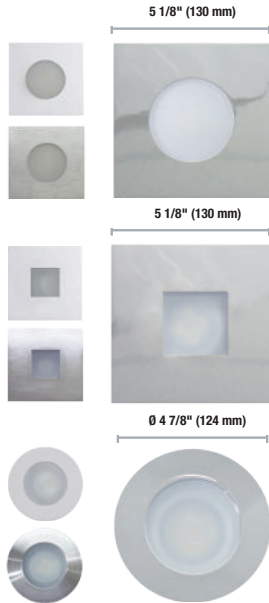

4" Shower Trims

Compatible Lamps (MR16 GU10, GU5.3, E26 and PAR16)

Order code	Model number	Finish	Rotation angle (°)	Case qty (inner/master)
Shower				
62731¹	RF4/TRIM/SWR/SQR/CHR/MR16/STD	Chrome	N/A	6/24
62732¹	RF4/TRIM/SWR/SQR/SAT.CHR/MR16/STD	Satin chrome	N/A	6/24
62730¹	RF4/TRIM/SWR/SQR/WH/MR16/STD	White	N/A	6/24
Shower				
62734¹	RF4/TRIM/SWR/SQR_SQR/CHR/MR16/STD	Chrome	N/A	6/24
62735¹	RF4/TRIM/SWR/SQR_SQR/SAT.CHR/MR16/STD	Satin chrome	N/A	6/24
62733¹	RF4/TRIM/SWR/SQR_SQR/WH/MR16/STD	White	N/A	6/24
Shower				
62738¹	RF4/TRIM/SWR/CHR/MR16/STD	Chrome	N/A	6/24
62740¹	RF4/TRIM/SWR/SAT.CHR/MR16/STD	Satin chrome	N/A	6/24
62736¹	RF4/TRIM/SWR/WH/MR16/STD	White	N/A	6/24

Accessories

Order code	Model number	Opening diameter (in.)	Type	Case qty (master)
66051	ACC/MPLATE/4.25/SQR/STD	4 ¼	Square mounting plate	96
62677	ACC/MPLATE/4.25IN/ADJ/STD	4 ¼	Adjustable mounting plate	100
62678	ACC/MPLATE/4.25IN/HANG.BARS/STD	4 ¼	Mounting plate with hanger bars	25
62679	ACC/VAPOR BARRIER/STD	-	Vapor barrier extender	25
66143	ACC/4/VAPOR BARRIER/STD	4 ¼	Vapor barrier extender	50