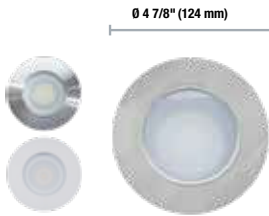

4" Shower Trims

Compatible Lamp (PAR20)

Order code	Model number	Finish	Rotation angle (°)	Case qty (inner/master)
Shower				
62739¹	RF4/TRIM/SWR/CHR/PAR20/STD	Chrome	N/A	6/24
62741¹	RF4/TRIM/SWR/SAT.CHR/PAR20/STD	Satin chrome	N/A	6/24
62737¹	RF4/TRIM/SWR/WH/PAR20/STD	White	N/A	6/24

4" Trims

Compatible Lamps (MR16 GU10, GU5.3, E26, PAR16)