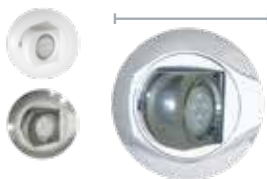

Retractable Elbow (MR16 GU53 lamps only)

62758²	RF4/TRIM/RETRACT.ELB/CHR/MR16/STD	Chrome	80	6/24
62757²	RF4/TRIM/RETRACT.ELB/SAT.CHR/MR16/STD	Satin chrome	80	6/24
62759²	RF4/TRIM/RETRACT.ELB/WH/MR16/STD	White	80	6/24

6
damp
location

35¹
maximum
per lamp

1^{yr}
warranty