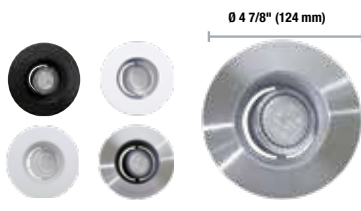

Recessed Gimbal

62724²	RF4/TRIM/GMB.REC/SAT.CHR&AL/MR16/STD	Satin chrome / Satin aluminum	35	6/24
62725²	RF4/TRIM/GMB.REC/SAT.CHR_BLK/MR16/STD	Satin chrome / Black	35	6/24
62723²	RF4/TRIM/GMB.REC/WH_CHR/MR16/STD	White / Chrome	35	6/24
62722²	RF4/TRIM/GMB.REC/WH_WH/MR16/STD	White / White	35	6/24
63394²	RF4/TRIM/GMB.REC/BLK_BLK/MR16/STD	Black / Black	35	6/24