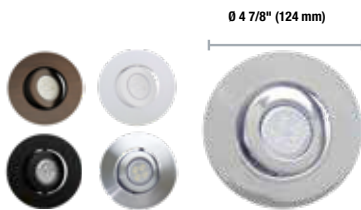

Gimbal

62712²	RF4/TRIM/GMB/CHR/MR16/STD	Chrome	35	6/24
62718²	RF4/TRIM/GMB/SAT.CHR/MR16/STD	Satin chrome	35	6/24
62706²	RF4/TRIM/GMB/WH/MR16/STD	White	35	6/24
62720²	RF4/TRIM/GMB/BLK/MR16/STD	Black	35	6/24
62708²	RF4/TRIM/GMB/ORB/MR16/STD	Oil rubbed bronze	35	6/24