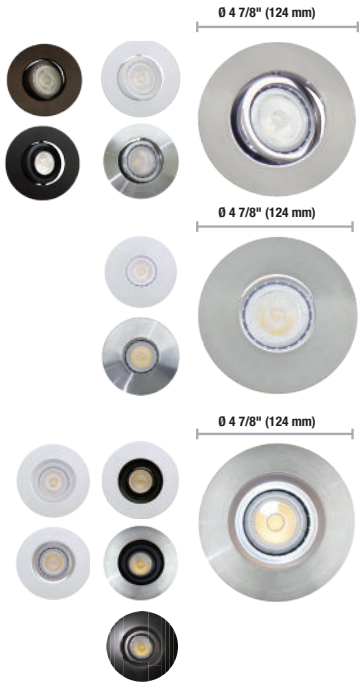

Order code	Model number	Finish	Rotation angle (°)	Case qty (inner/master)
Gimbal				
62713	RF4/TRIM/GMB/CHR/PAR20/STD	Chrome	35	6/24
62717	RF4/TRIM/GMB/SAT.CHR/PAR20/STD	Satin chrome	35	6/24
62705	RF4/TRIM/GMB/WH/PAR20/STD	White	35	6/24
62721	RF4/TRIM/GMB/BLK/PAR20/STD	Black	35	6/24
62709	RF4/TRIM/GMB/ORB/PAR20/STD	Oil rubbed bronze	35	6/24
Slim Line				
62743	RF4/TRIM/SLML/CHR/PAR20/STD	Chrome	N/A	6/24
62744	RF4/TRIM/SLML/SAT.CHR/PAR20/STD	Satin chrome	N/A	6/24
62742	RF4/TRIM/SLML/WH/PAR20/STD	White	N/A	6/24
Recessed				
62752	RF4/TRIM/REC/SAT.CHR_ALU/PAR20/STD	Satin chrome / Aluminum	N/A	6/24
62753	RF4/TRIM/REC/SAT.CHR_BLK/PAR20/STD	Satin chrome / Black	N/A	6/24
62751	RF4/TRIM/REC/WH_BLK/PAR20/STD	White / Black	N/A	6/24
62750	RF4/TRIM/REC/WH_CHR/PAR20/STD	White / Chrome	N/A	6/24
62749	RF4/TRIM/REC/WH_WH/PAR20/STD	White / White	N/A	6/24
63393	RF4/TRIM/REC/BLK_BLK/PAR20/STD	Black / Black	N/A	6/24

6 damp location **7w** maximum per lamp **50w** maximum per lamp **1** yr warranty