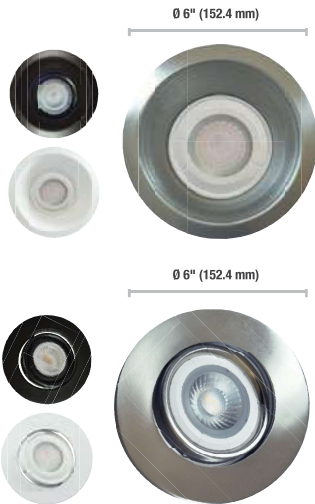

6" Housings

Order code	Model number	Opening diameter (in.)	Volts (VAC)	Socket	Case qty (master)
Remodeler - IC					
64367 ¹	RF6in/REMOD/IC/E26/STD	6	120	E26	6

6" Trims

Compatible Lamp (PAR38)

Order code	Model number	Finish	Rotation angle (°)	Case qty (master)
Cone - Airtight				
64396	RF6/TRIM/CONE/BLK/PAR38/STD	Black	N/A	24
64397	RF6/TRIM/CONE/BR.NKL/PAR38/STD	Brushed nickel	N/A	24
64398	RF6/TRIM/CONE/WH/PAR38/STD	White	N/A	24
Gimbal				
64399	RF6/TRIM/GMB/BLK/PAR38/STD	Black	30	24
64400	RF6/TRIM/GMB/BR.NKL/PAR38/STD	Brushed nickel	30	24
64401	RF6/TRIM/GMB/WH/PAR38/STD	White	30	24

Accessories

Order code	Model number	Opening diameter (in.)	Type	Case qty (master)
64921	ACC/MPLATE/6.25IN/ADJ/STD	6 1/4	Adjustable mounting plate	24
64263	ACC/MPLATE/6.25IN/SQR/STD	6 1/4	Square mounting plate	96
62679	ACC/VAPOR BARRIER/STD	-	Vapor barrier extender	25