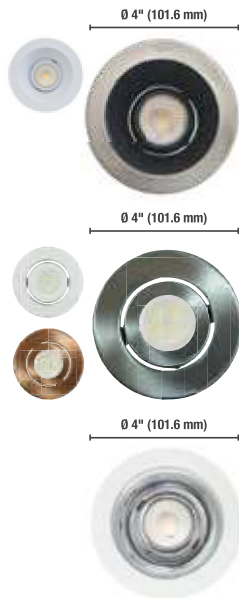

4 1/4" Trims

Compatible Lamp (MR16 GU10, MR16 E26, PAR16)