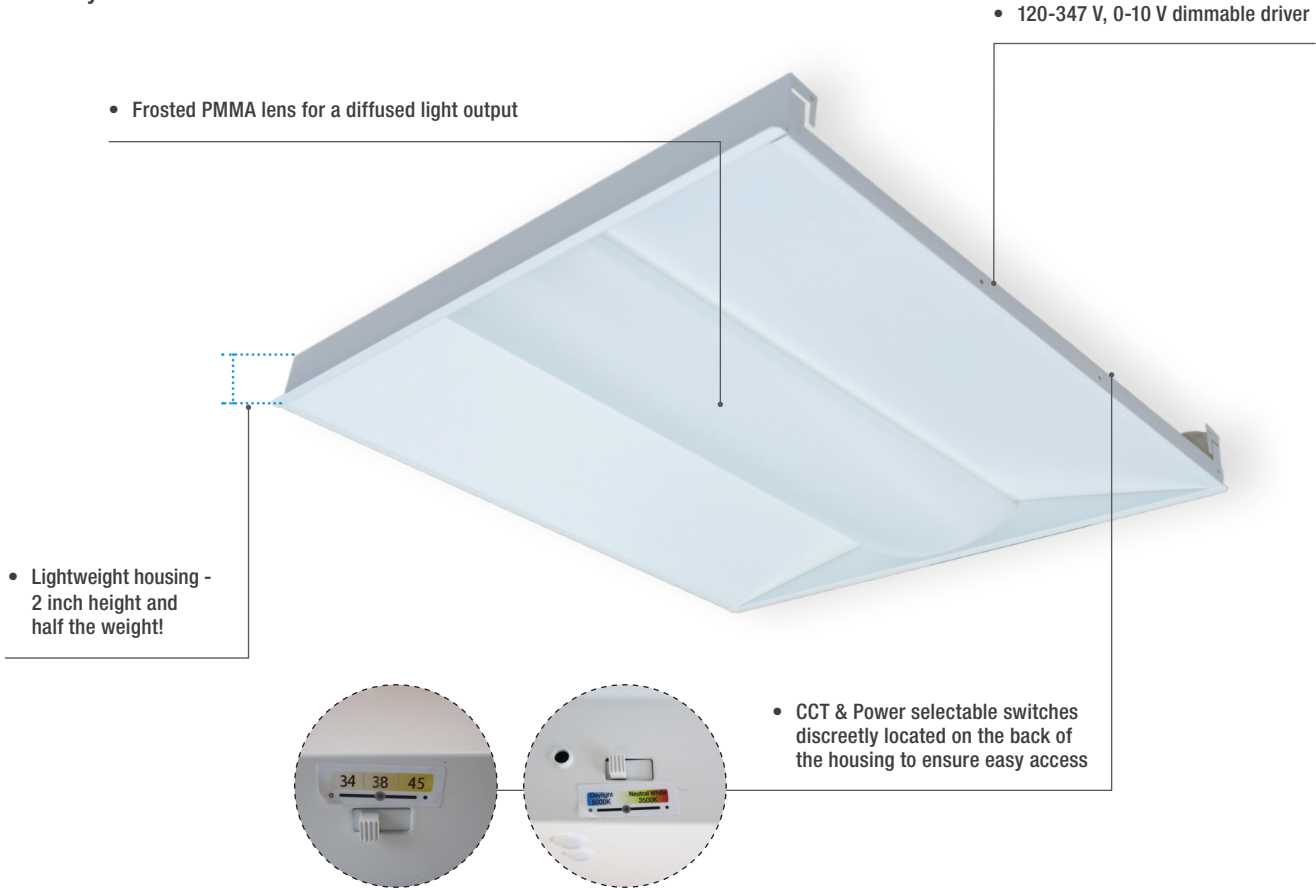

L3CBA

All-In-One convenient, energy-efficient option for your commercial needs!

Accessories (Sold Separately)

Multiple mounting options to suit any application needs!