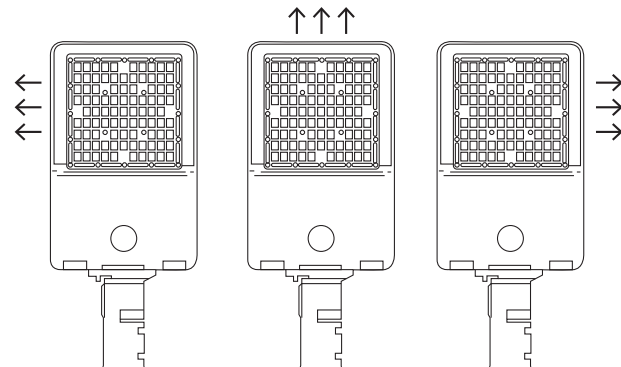

EASY LIGHT DISTRIBUTION

Simply rotate the lens to easily light up the desired places

STANPRO

www.standardpro.com