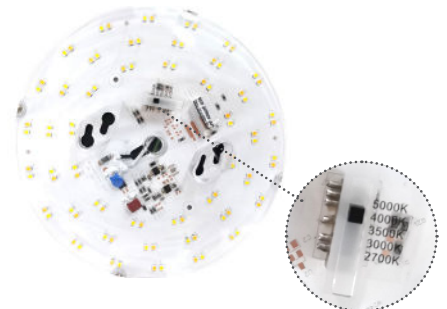

2 700 K

3 000 K

3 500 K

4 000 K

5 000 K

Enjoy the benefits of an integrated 5 color temperature selection to choose the color that works best for your space!

- Versatile solution with an integrated 5 color temperature selection (2 700/3 000/3 500/4 000/5 000 K)
- Ideal solution for reducing stocking inventory
- Appreciate an easy installation and maintenance

The desired color temperature is easily selected by using the CCT switch located inside the housing, simply remove the lens!

5 CCT SELECTABLE LED CEILING LUMINAIRES

You name it, we have it!

- Take advantage of the most complete lineup of 5 CCT selectable ceiling luminaires
- Available in multitude of styles, sizes and finishes to complement any space