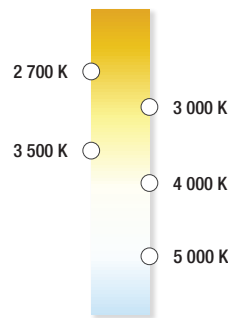

2 700 K

3 000 K

3 500 K

4 000 K

5 000 K

Enjoy the benefits of an integrated 5 color temperature selection to choose the color that works best for your space!

- Versatile solution with an integrated 5 color temperature selection (2 700/3 000/3 500/4 000/5 000 K)
- Ideal solution for reducing stocking inventory
- Appreciate an easy installation and maintenance