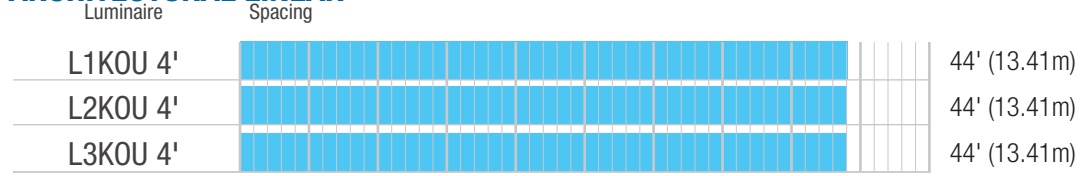

Average spacing for 1 out of every 4 luminaires, normally ON in the path of egress, when at 8, 10, or 12 foot mounting heights.

WRAPS

Average spacing for 1 out of every 4 luminaires, normally ON in the path of egress, when at 8, 10, or 12 foot mounting heights.

PANEL LIGHTS

Average spacing for 1 out of every 4 luminaires, normally ON in the path of egress, when at 8, 10, or 12 foot mounting heights.

STRIP LIGHTS

Average spacing for 1 out of every 4 luminaires, normally ON in the path of egress, when at 8, 10, or 12 foot mounting heights.

ARCHITECTURAL LINEAR

Average spacing for 1 out of every 4 luminaires, normally ON in the path of egress, when at 8, 10, or 12 foot mounting heights.

VAPOR TIGHTS

Average spacing for 1 out of every 4 luminaires, normally ON in the path of egress, when at 8, 10, or 12 foot mounting heights.