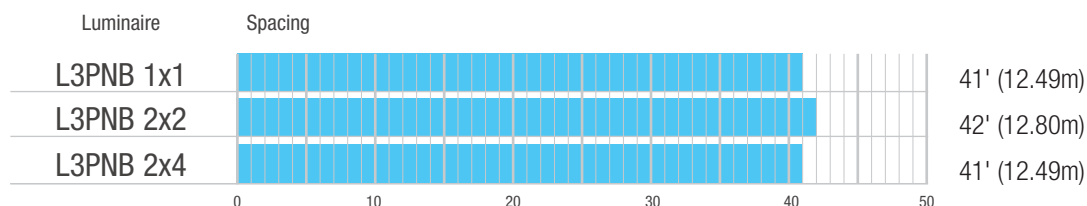

PANEL LIGHTS

Average spacing for 1 out of every 4 luminaires, normally ON in the path of egress, when at 8, 10, or 12 foot mounting heights.