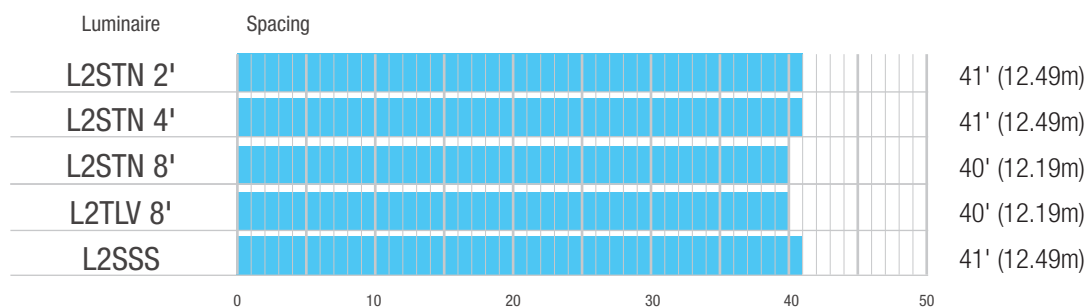

Average spacing for 1 out of every 4 luminaires, normally ON in the path of egress, when at 8, 10, or 12 foot mounting heights.

WRAPS

Average spacing for 1 out of every 4 luminaires, normally ON in the path of egress, when at 8, 10, or 12 foot mounting heights.

PANEL LIGHTS

Average spacing for 1 out of every 4 luminaires, normally ON in the path of egress, when at 8, 10, or 12 foot mounting heights.

STRIP LIGHTS

Average spacing for 1 out of every 4 luminaires, normally ON in the path of egress, when at 8, 10, or 12 foot mounting heights.

ARCHITECTURAL LINEAR

Average spacing for 1 out of every 4 luminaires, normally ON in the path of egress, when at 8, 10, or 12 foot mounting heights.

VAPOR TIGHTS

Average spacing for 1 out of every 4 luminaires, normally ON in the path of egress, when at 8, 10, or 12 foot mounting heights.