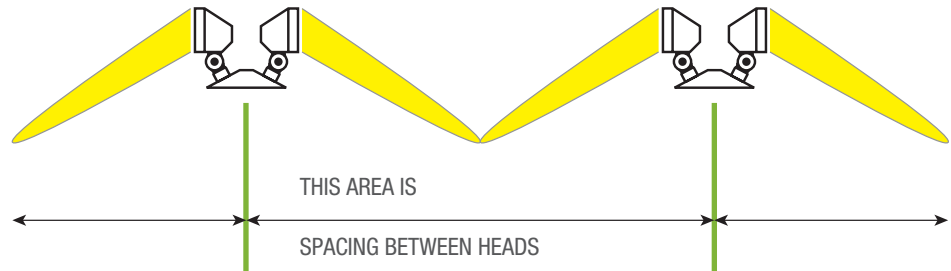

EMERGENCY LIGHTING

SPACING GUIDELINE FOR REMOTE HEADS, BATTERY
UNITS AND COMBINATION SIGNS

STANPRO

EMERGENCY LIGHTING DESIGN SPACING GUIDELINES

Stanpro offers a large variety of remote heads lamps to suit every emergency lighting application.

8FT MOUNTING HEIGHT

10FT MOUNTING HEIGHT

15FT MOUNTING HEIGHT

20FT MOUNTING HEIGHT

OUR NEW PAR18 3W LED REMOTE HEADS

**UNIVERSAL 6 TO 12VDC REMOTES.
NO MORE NEED TO CARRY 2 VOLTAGES
IN STOCK!**

- CRISP WHITE 3W LEDS
- LIMITED LIFETIME WARRANTY*