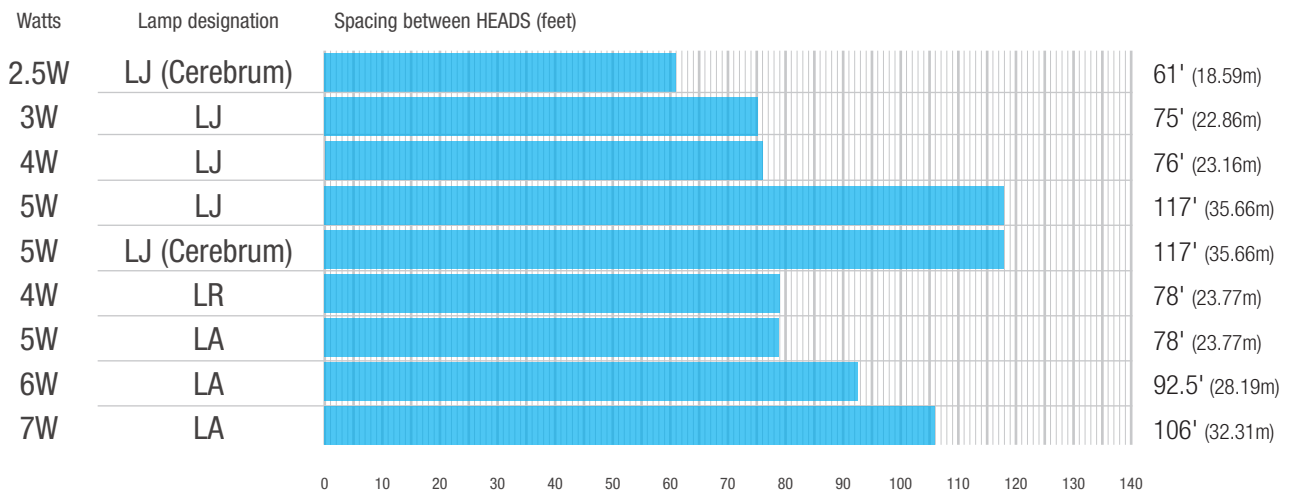

EMERGENCY LIGHTING

SPACING GUIDELINE FOR REMOTE HEADS, BATTERY
UNITS AND COMBINATION SIGNS

STANPRO

EMERGENCY LIGHTING DESIGN SPACING GUIDELINES

Stanpro offers a large variety of remote heads lamps to suit every emergency lighting application.

8FT MOUNTING HEIGHT

10FT MOUNTING HEIGHT

15FT MOUNTING HEIGHT

20FT MOUNTING HEIGHT

OUR NEW PAR18 3W LED REMOTE HEADS

**UNIVERSAL 6 TO 12VDC REMOTES.
NO MORE NEED TO CARRY 2 VOLTAGES
IN STOCK!**

- CRISP WHITE 3W LEDS
- LIMITED LIFETIME WARRANTY*