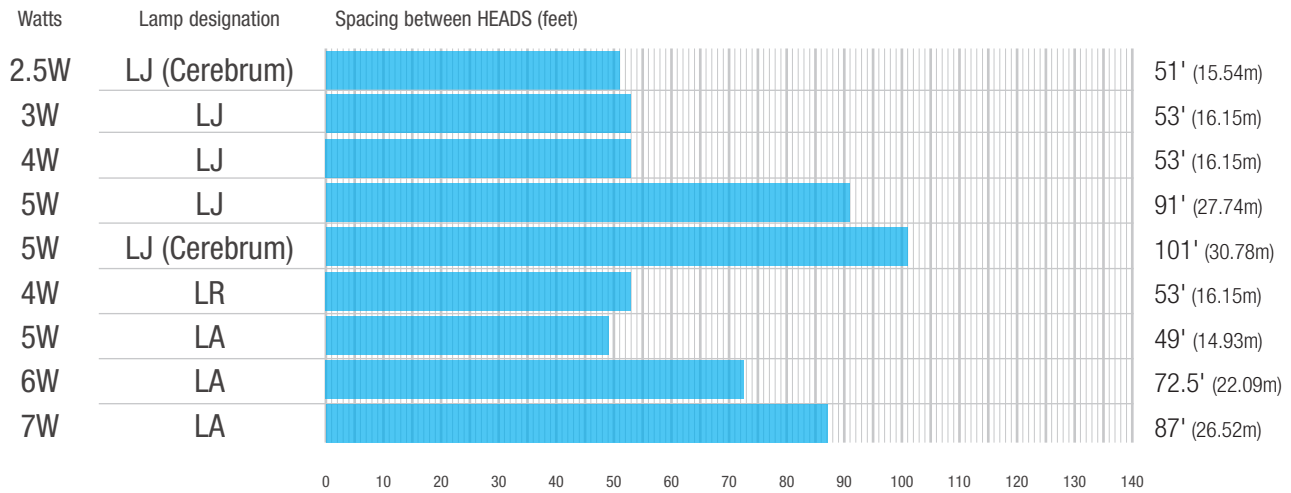

8FT MOUNTING HEIGHT

10FT MOUNTING HEIGHT

15FT MOUNTING HEIGHT

20FT MOUNTING HEIGHT

OUR NEW PAR18 3W LED REMOTE HEADS

**UNIVERSAL 6 TO 12VDC REMOTES.
NO MORE NEED TO CARRY 2 VOLTAGES
IN STOCK!**

- CRISP WHITE 3W LEDS
- LIMITED LIFETIME WARRANTY*

* FOR COMPLETE WARRANTY DETAILS, PLEASE SEE OUR TERMS AND CONDITIONS IN OUR WEBSITE.

SPACING

FOR LINK COMPATIBLE PRODUCTS

BASED ON 8', 10' OR 12' MOUNTING HEIGHTS IN EMERGENCY MODE.

INDOOR COMMODITY

CENTER BASKET

Average spacing for 1 out of every 4 luminaires, normally ON in the path of egress, when at 8, 10, or 12 foot mounting heights.

WRAPS

Average spacing for 1 out of every 4 luminaires, normally ON in the path of egress, when at 8, 10, or 12 foot mounting heights.