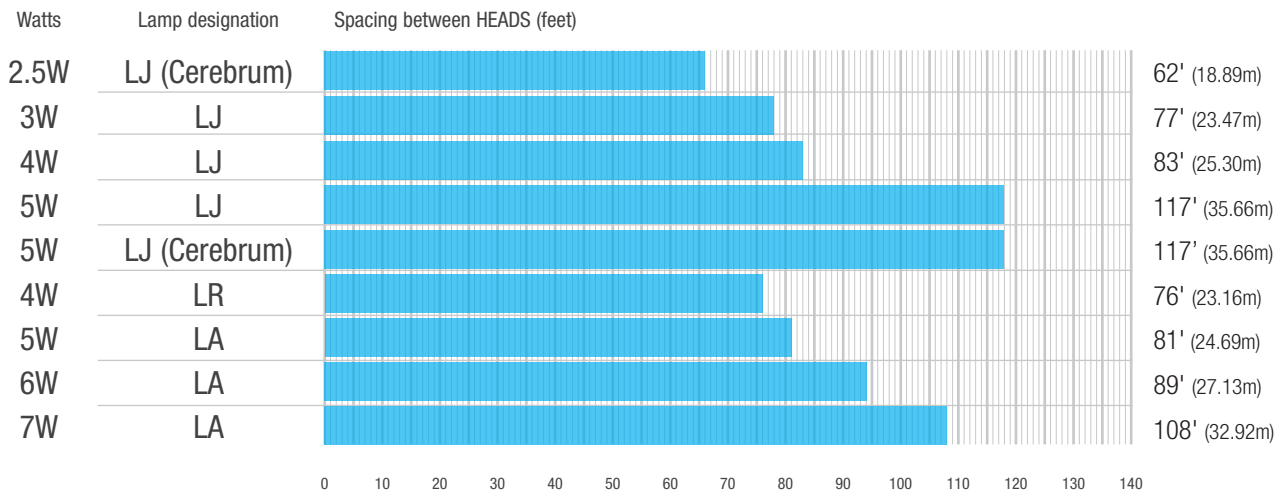

8FT MOUNTING HEIGHT

10FT MOUNTING HEIGHT

15FT MOUNTING HEIGHT

20FT MOUNTING HEIGHT

OUR NEW PAR18 3W LED REMOTE HEADS

**UNIVERSAL 6 TO 12VDC REMOTES.
NO MORE NEED TO CARRY 2 VOLTAGES
IN STOCK!**

- CRISP WHITE 3W LEDS
- LIMITED LIFETIME WARRANTY*