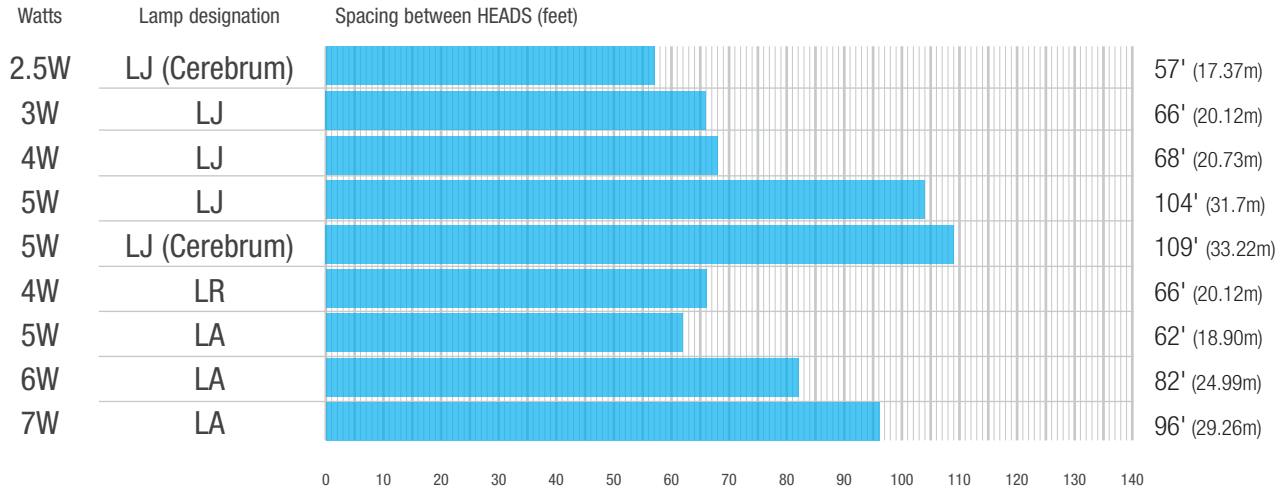

EMERGENCY LIGHTING

SPACING GUIDELINE FOR REMOTE HEADS, BATTERY
UNITS AND COMBINATION SIGNS

STANPRO

EMERGENCY LIGHTING DESIGN SPACING GUIDELINES

Stanpro offers a large variety of remote heads lamps to suit every emergency lighting application.

8FT MOUNTING HEIGHT

10FT MOUNTING HEIGHT

15FT MOUNTING HEIGHT

20FT MOUNTING HEIGHT

OUR NEW PAR18 3W LED REMOTE HEADS

**UNIVERSAL 6 TO 12VDC REMOTES.
NO MORE NEED TO CARRY 2 VOLTAGES
IN STOCK!**

- CRISP WHITE 3W LEDS
- LIMITED LIFETIME WARRANTY*