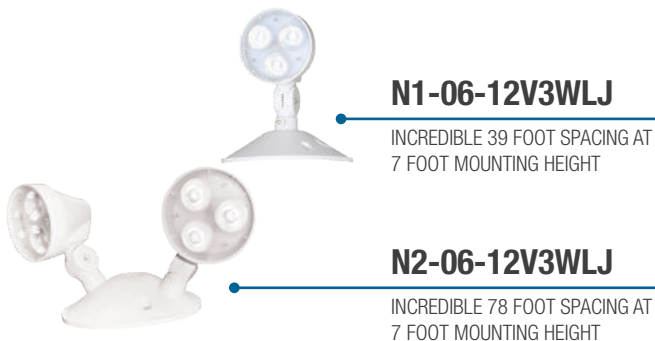

EMERGENCY LIGHTING

SPACING GUIDELINE FOR REMOTE HEADS, BATTERY
UNITS AND COMBINATION SIGNS

STANPRO

EMERGENCY LIGHTING DESIGN SPACING GUIDELINES

Stanpro offers a large variety of remote heads lamps to suit every emergency lighting application.

8FT MOUNTING HEIGHT

10FT MOUNTING HEIGHT

15FT MOUNTING HEIGHT

20FT MOUNTING HEIGHT

OUR NEW PAR18 3W LED REMOTE HEADS

**UNIVERSAL 6 TO 12VDC REMOTES.
NO MORE NEED TO CARRY 2 VOLTAGES
IN STOCK!**

- CRISP WHITE 3W LEDS
- LIMITED LIFETIME WARRANTY*

* FOR COMPLETE WARRANTY DETAILS, PLEASE SEE OUR TERMS AND CONDITIONS IN OUR WEBSITE.

SPACING

FOR LINK COMPATIBLE PRODUCTS

BASED ON 8', 10' OR 12' MOUNTING HEIGHTS IN EMERGENCY MODE.

INDOOR COMMODITY

CENTER BASKET

Average spacing for 1 out of every 4 luminaires, normally ON in the path of egress, when at 8, 10, or 12 foot mounting heights.

WRAPS

Average spacing for 1 out of every 4 luminaires, normally ON in the path of egress, when at 8, 10, or 12 foot mounting heights.