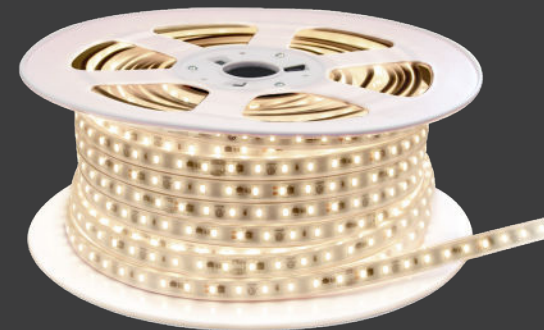

BUILD YOUR OWN PROFESSIONAL SYSTEM

The 120 V LED tape works on direct line voltage and can easily be installed without any additional driver added to the system! It is ideal for accent lighting in commercial, residential and retail applications. The 120V tapes are made of high quality LED chips and are offered in a variety of color temperatures with a high CRI of 90.

Offered in 3 different reel sizes, this product allows for longer runs with a maximum of 164 feet and is ideal for ceiling and wall coves, or outdoor contour marking.

Find the right fit for your spaces by choosing between the following options :

120 V LED TAPE

Color Temperatures

Applications

Lengths¹

32.8' (10 m)

98.4' (30 m)

164' (50 m)

Accessories

Tapes and extrusions

standardpro.com

¹ Can be cut every 12 inches on the field for a complete custom solution.