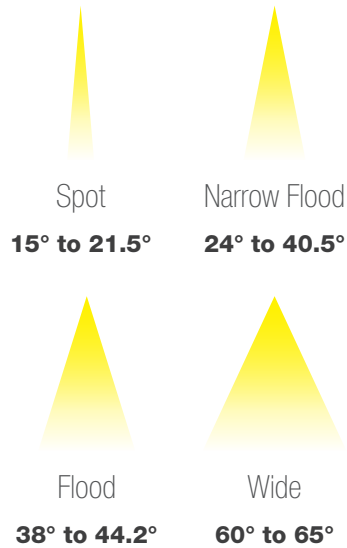

## Features

- Build your architectural LED downlight according to your needs
- Small aperture designed for a sleek and glare free result
- Smooth baffle
- Variety of lumens package up to 5 000 lm
- High quality optic and reflector design
- This unit can be used with an emergency power conversion module powered by battery
- Housing constructed of heavy duty galvanized steel with built-in thermal protection
- Non-IC frame-in kit and remodeler installation options

# AR6 - High Performance Architectural LED Downlight

- Choose between matte white, matte black or silver haze finish

- Beam angles

- Lens finish is available in Frosted and clear<sup>1</sup>

<sup>1</sup> Lumen increase of 10% to be expected.