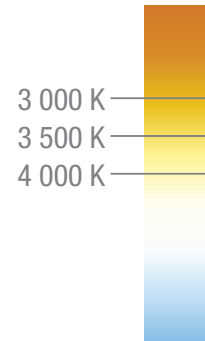

# AR6 - High Performance Architectural LED Downlight

- Choose between matte white, matte black or silver haze finish

- Beam angles

- Lens finish is available in Frosted and clear<sup>1</sup>

<sup>1</sup> Lumen increase of 10% to be expected.

- Optional color temperature