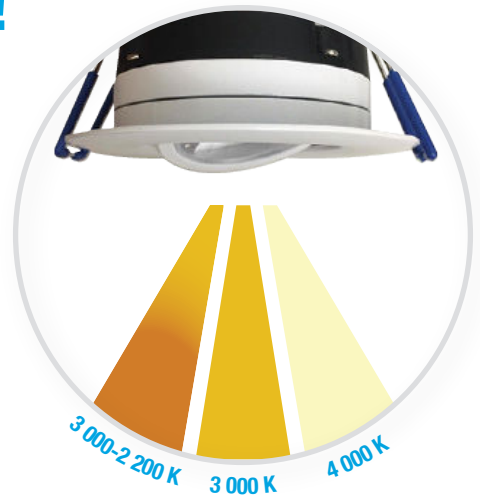

### Small aperture directional 3" and 4" LED downlight

Gimbal LED downlight combined a small aperture and highly versatile design with directional light output. With its easy installation, this LED downlight is a great option for new construction and renovations. IC rated, airtight, and FT4 rated cable, this downlight is suitable for all types of ceilings and environment.

### ■ Many combinations

Choose between the all-in-one kit including either a 3" or 4" white finish or create your own combination of LED modules and trims depending on your needs. It is possible to create up to 42 different combinations!

### ■ Versatile downlight

This Gimbal LED downlight is ideal to highlight artwork or general lighting. It can be tilted 24° and rotate 360° to direct the light on any desired space in the room.

## Benefits

24° tilt with 360° rotation LED module

Clear polycarbonate lens providing 40° beam angle

Easy and quick installation with spring clips

Aluminum trim