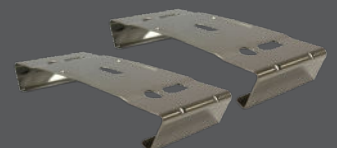

Mounting Brackets