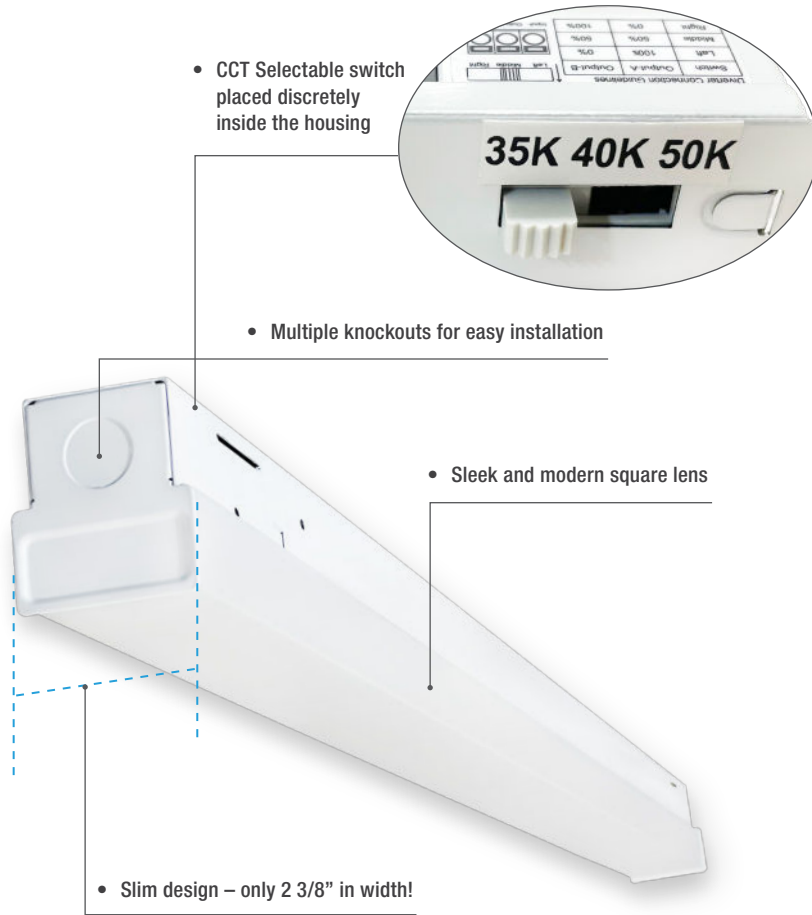

## L2SSQ LED Slim Strip

The L2SSQ series showcases a slim profile, allowing for installation in tight and restrictive spaces.

Benefit from high-performance light output without sacrificing smooth and uniform lighting. With its sleek and modern square lens design, the L2SSQ series is the ideal choice for commercial, industrial, and retail applications.

### ■ Color Selectable

Versatile LED strip luminaires with the ability to adapt to the colour temperature (3 500/4 000/ 5 000 K) for a variety of projects and applications. A single SKU can now replace up to 6 individual luminaires - a distributor's best friend!

### ■ Square Lens Design

Whether surface, suspended or row mounted, the L2SSQ provides a modern aesthetic with its straight edge profile. The sleek form factor makes it an appealing choice that can be used across multiple applications.

## Aviation Cable Kit (Sold Separately)

For suspended applications, our aviation cable kit combines both style and function for a finished look. This all-in-one kit includes 10 feet of aviation cable, power cord, dimming wires, and a canopy for the junction box.