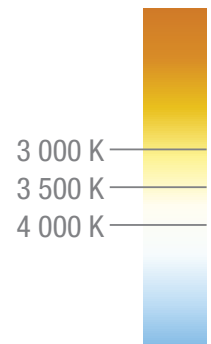

Imagine all you can do with the DOT Series

Size options

2 cells 300-350 lm

3 cells 500-550 lm

5 cells 800-850 lm

10 cells 1 600-1 700 lm

Finish options

Flange Finish

White

Black

Inner Baffle Matte Finish

Black

White

Silver

Gold

Beam Angle options

Narrow Flood 24°

Flood 40°

Color temperature options

Installation

Quick. Easy. Simple.