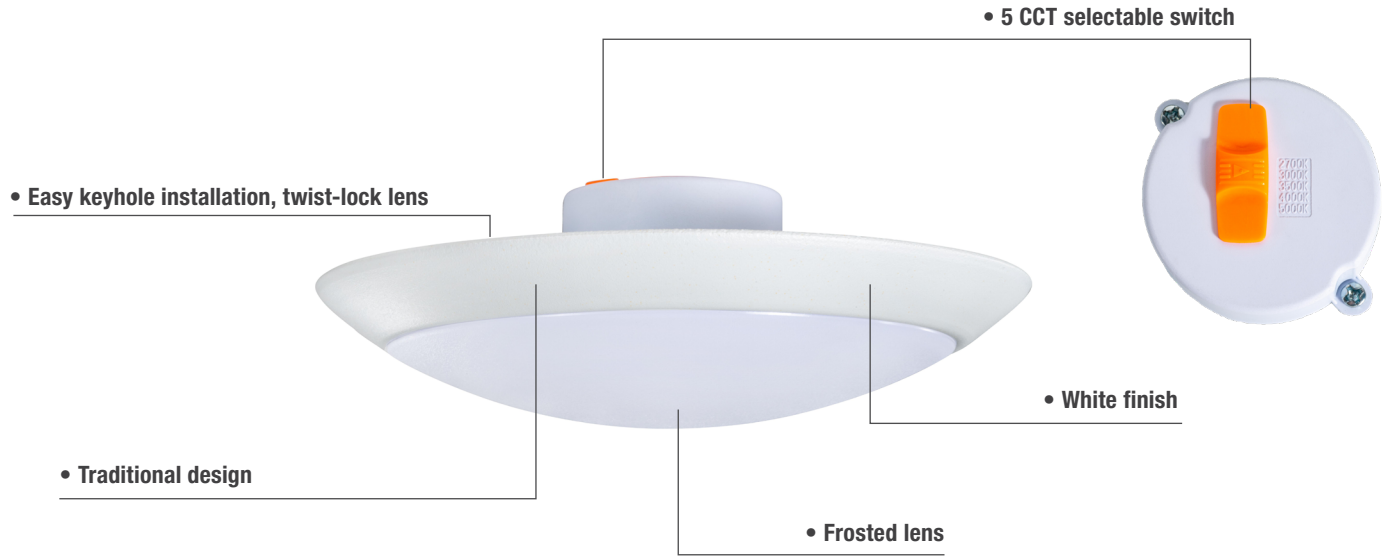

New Ceiling Light - LED Disk

4" & 6" - CCT Select

2700 K / 3000 K / 3500 K / 4000 K / 5000 K

Features

- All in one solution with integrated 5 color temperature selection (2 700, 3 000, 3 500, 4 000 and 5 000 K)
- Easy keyhole installation, twist-lock lens
- Offered in 2 sizes, 4" and 6"
- 120 V
- 90+ CRI
- Wet location

Order code	Model number	Watts (W)	Volts (VAC)	Color temp. (K) ²	Lumen output (lm) ³	Efficiency (lm/W)	CRI	Life L70 (hrs) ⁴	Shape	Finish	Dimming (Yes/No)	Power factor	THD (%)	Case qty (master)
4" 68284	CLDK4-R8W-A/5CWH	8	120	2 700 / 3 000 / 3 500 / 4 000 / 5 000	580	73	90+	50 000	Round	White	Yes	>0.9	20	16
6" 68285	CLDK6-R15W-A/5CWH	15	120	2 700 / 3 000 / 3 500 / 4 000 / 5 000	1000	67	90+	50 000	Round	White	Yes	>0.9	20	8

LED DISK

The LED Disk CLDK combines exceptional light output with a traditional ceiling look. Installing them directly into a junction box, this fixture is versatile and will fit any application.

Offered in 2 sizes and 5 Color temperature selectable, this ceiling luminaire is the perfect solution for commercial and residential applications.