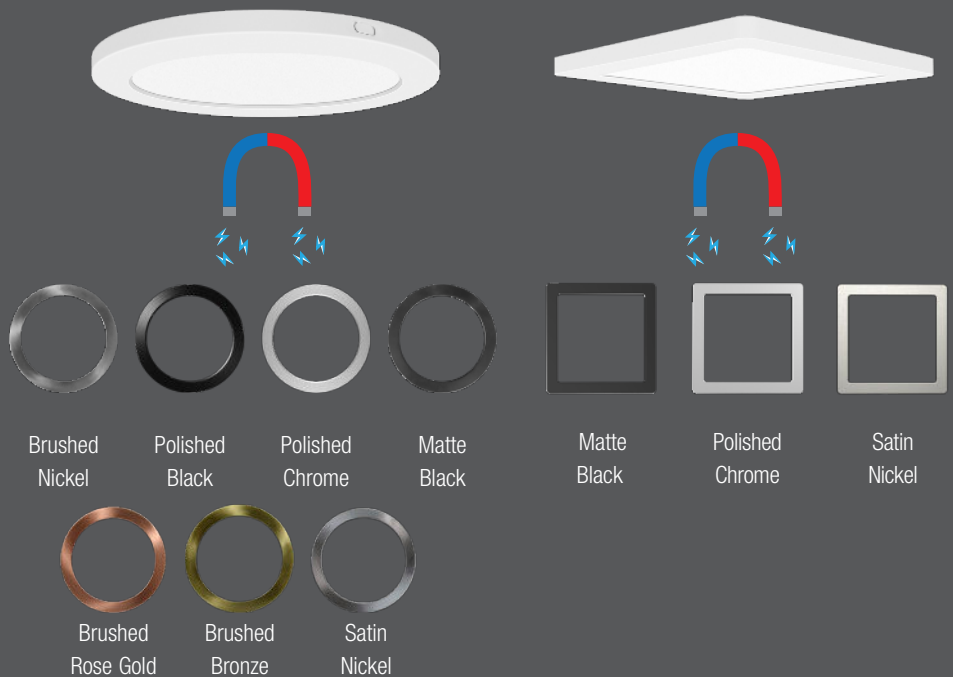

CIRKA - 3 CCT Selectable LED Ceiling luminaire

Combining a highly efficient illumination with a sleek look and a lightweight slim housing, the CIRKA luminaire is ideal for any setting. With a selection of 3 built-in color temperatures and available in several sizes and shapes, this ceiling luminaire is the perfect solution for commercial and residential applications.

■ Many Sizes And Shapes

With multiple sizes and shapes available, the CIRKA series has an extremely thin profile and will easily fit any type of surface mount application such as kitchens, hallways, bathrooms and closets. Try it on the wall too!

■ Interchangeable Trims

Available in a standard white finish, its magnetic design allows finish to be modified at any time with the compatible magnetic trims.

The Best Solution!

Accessories

Elevate the Appearance of the CIRKA Luminaire with our Screw-less Magnetic Trims – Available In All Sizes!

Add a personal touch to the CIRKA ceiling luminaire with our contemporary magnetic trims available in a variety of colors to complement any desired look and space.

Refer to product spec sheet for complete trim color options.