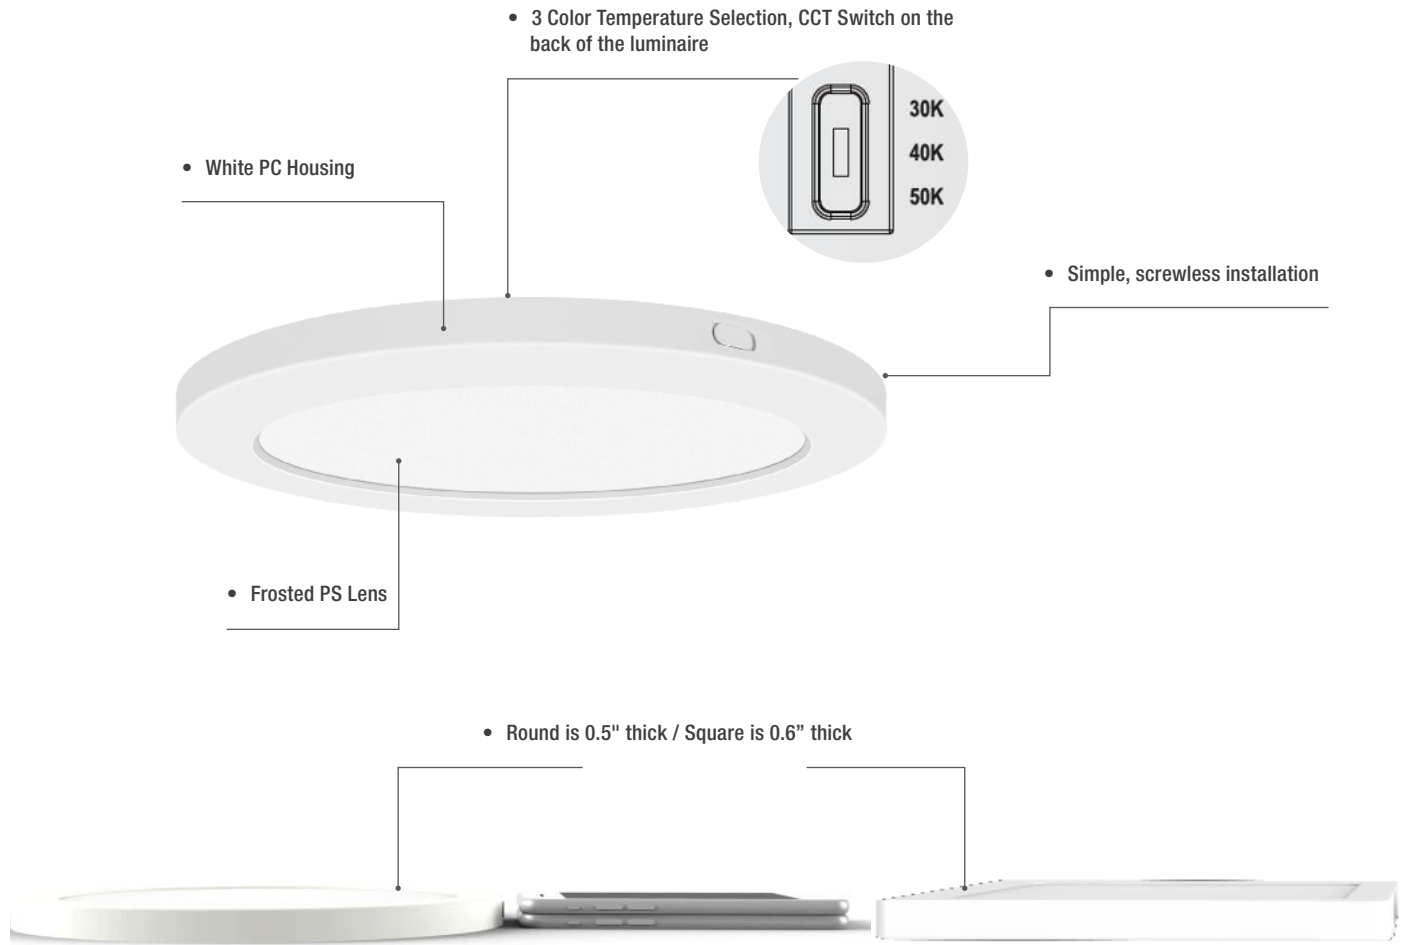

CIRKA - 3 CCT Selectable LED Ceiling luminaire

Combining a highly efficient illumination with a sleek look and a lightweight slim housing, the CIRKA luminaire is ideal for any setting. With a selection of 3 built-in color temperatures and available in several sizes and shapes, this ceiling luminaire is the perfect solution for commercial and residential applications.

■ Color Selectable

CIRKA's integrated 3 color temperature selection (3 000/4 000/5 000 K) provides the versatility of choosing the color temperature that fits the desired setting and application best. An ideal solution for reducing stocking inventory.

■ Many Sizes And Shapes

With multiple sizes and shapes available, the CIRKA series has an extremely thin profile and will easily fit any type of surface mount application such as kitchens, hallways, bathrooms and closets. Try it on the wall too!

■ Interchangeable Trims

Available in a standard white finish, its magnetic design allows finish to be modified at any time with the compatible magnetic trims.

The Best Solution!

Accessories

Elevate the Appearance of the CIRKA Luminaire with our Screw-less Magnetic Trims – Available In All Sizes!