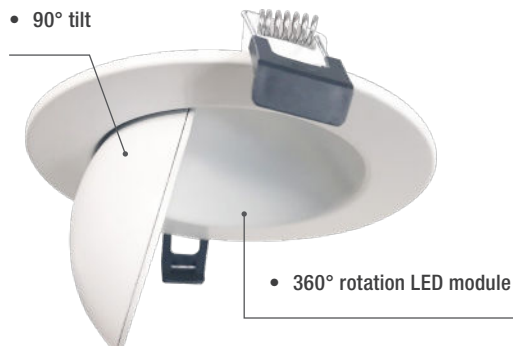

Swivel Choice Series 4" LED Downlight

The LED Swivel Choice downlight is a versatile, economical and self-pivoting lighting solution to illuminate desired areas. By its switch on the LED driver, it is easy to choose the color temperature that will perfectly suit any environment. IC rated and airtight, this downlight is suitable all types of ceilings.

■ FT4 Cable Rating

The FT4 rated cable allows this LED downlight with remote driver to be installed in most commercial buildings in addition to residential environments.

■ Highly versatile

Adjust the light direction at any time with the LED Swivel Choice downlight! It offers a rotation of 360° and a 90° tilt allowing to direct the light on any desired space in the room.

Ajust the light where needed at anytime!

• Aluminum trim

• Easy and quick installation with spring clip

• Frosted polycarbonate lens providing 45° beam angle

• CCT Switch inside the LED driver

• 90° tilt

• 360° rotation LED module

Trim variety

Available in white, black or brushed nickel

Compatible accessories

Adjustable Mounting Plate

Square Mounting Plate

6' Extension Cord¹

¹ Only available with single color temperature downlight.