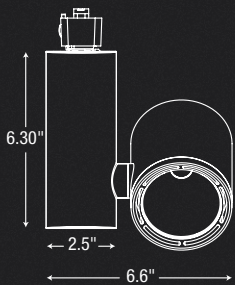

Choose the right beam angle