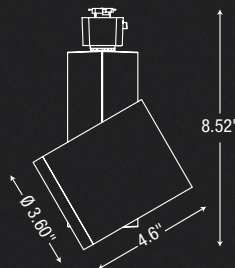

Choose the right beam angle