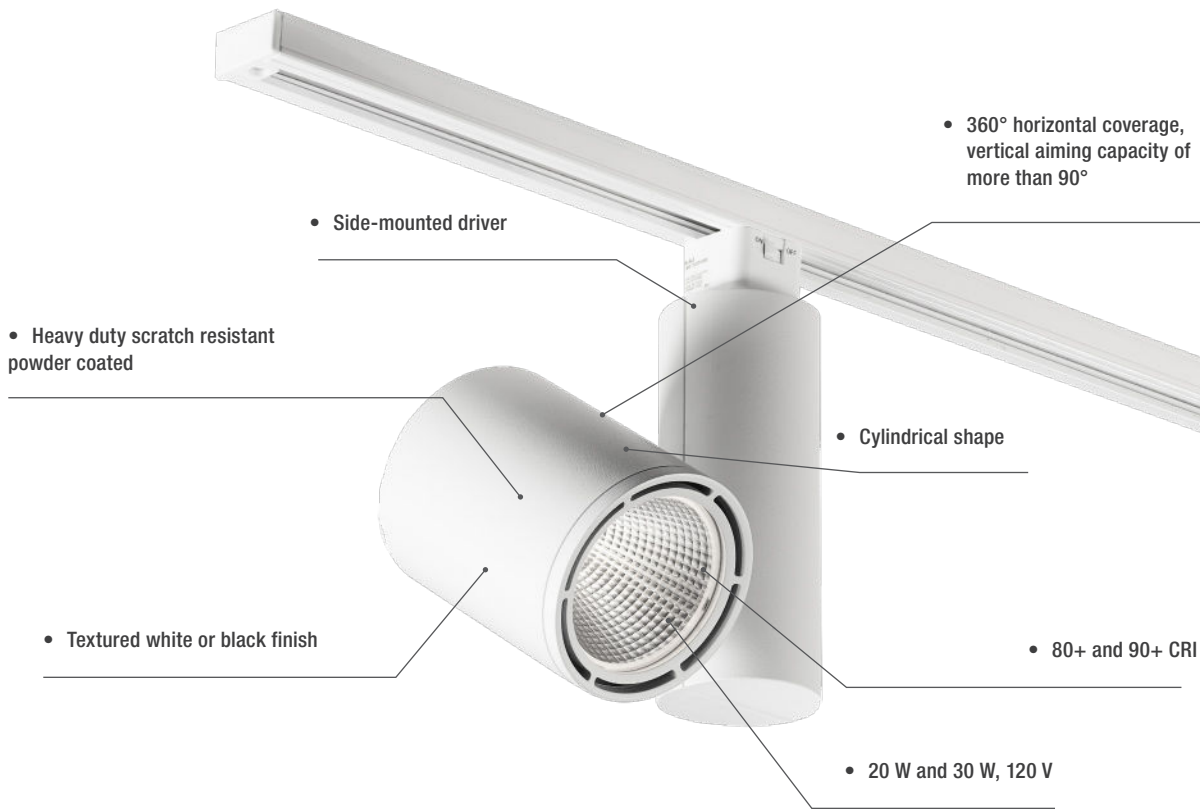

Elegant design and high quality lighting!