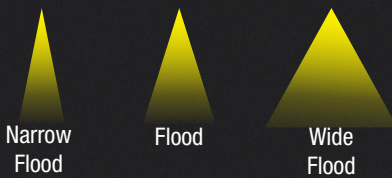

Choose the right beam angle

41 W
(Up to 3 872 lm)
Narrow Flood 22°, Flood 44°, Wide Flood 58°

Compatible accessories

The compatible track accessories allow you to create shapes and designs to personalize the look and achieve the lighting output required.