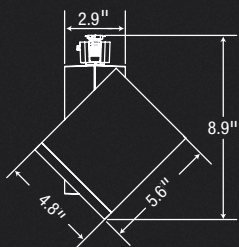

## Choose the right beam angle

**41 W**  
 (Up to 3 872 lm)  
 Narrow Flood 22°, Flood 44°, Wide Flood 58°