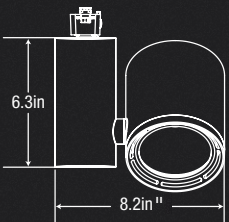

## Choose the right beam angle

**41 W**  
 (Up to 3 872 lm)  
 Narrow Flood 22°, Flood 44°, Wide Flood 58°