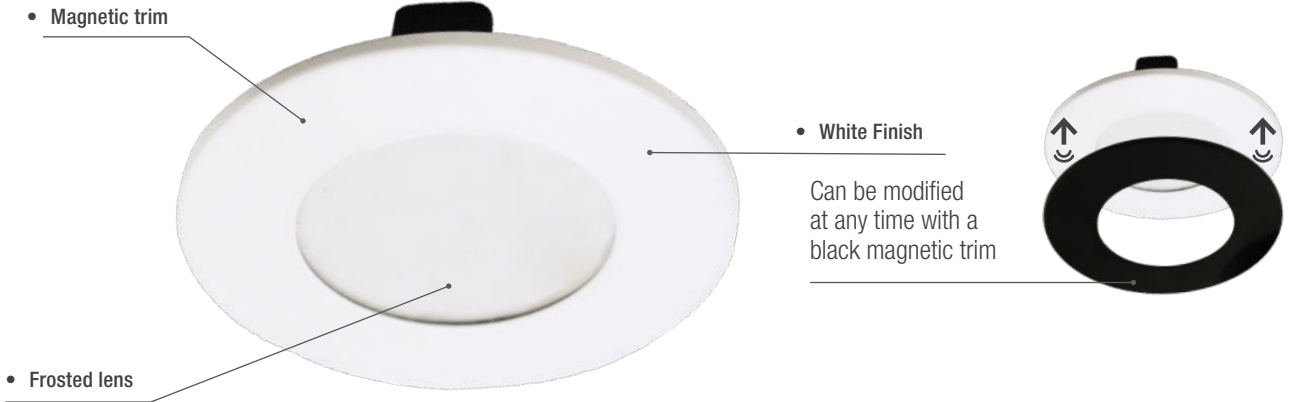

VIVIO 4" DUAL INSTALLATION LED DOWNLIGHT