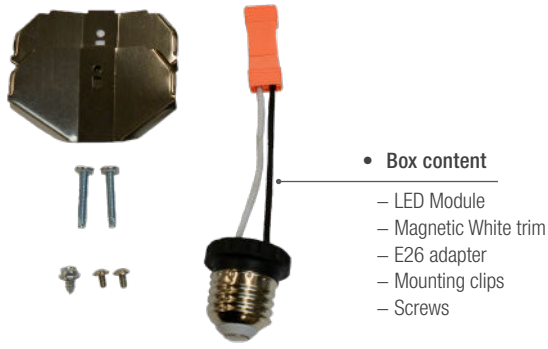

VIVIO 4" DUAL INSTALLATION LED DOWNLIGHT