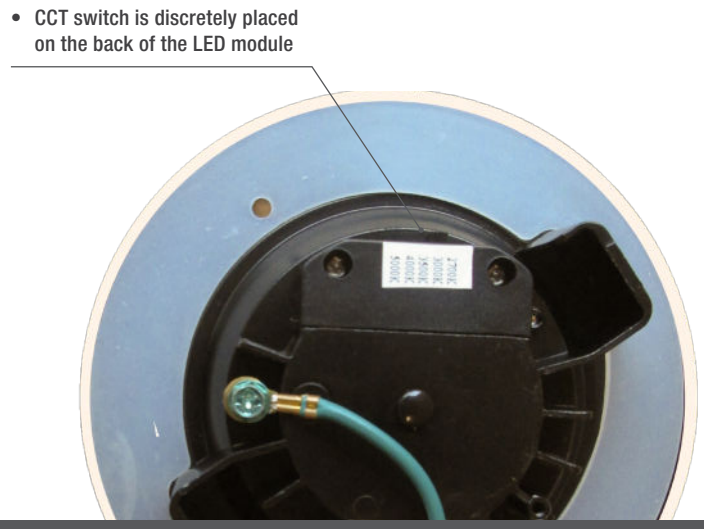

VIVIO 4" DUAL INSTALLATION LED DOWNLIGHT