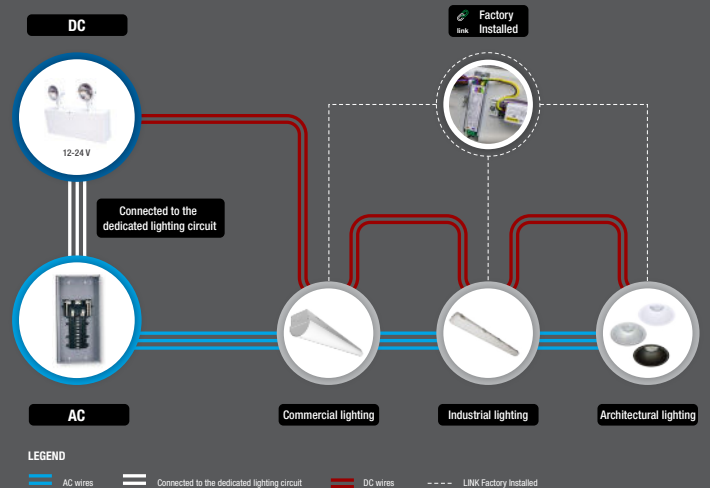

## Included with Every Luminaire!

### V-HOOKS

Set of 2 pcs for suspension mounting on chain or aviation cable. To be used in conjunction with the surface mount brackets.

### MOUNTING BRACKETS

Set of 2 pcs stainless steel surface mounting hardware for wall or ceiling.

## LINK Option

NORMALLY ON EMERGENCY REMOTE LUMINAIRE