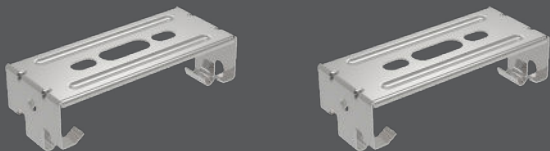

MOUNTING BRACKETS

Set of 2 pcs stainless steel surface mounting hardware for wall or ceiling.