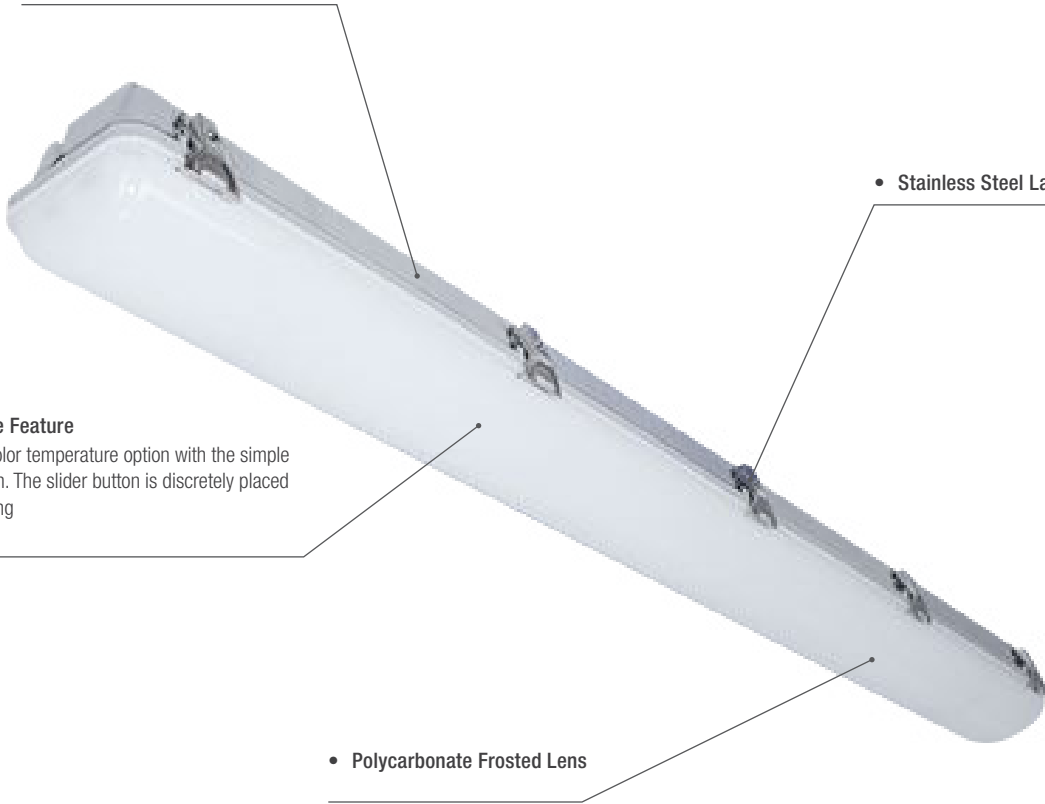

VTL4-L: At a Glance

- Lightweight, Slim and High Impact Resistant Polycarbonate Construction

- Stainless Steel Latches

- CCT Selectable Feature

Easily change color temperature option with the simple touch of a button. The slider button is discretely placed inside the housing

- Polycarbonate Frosted Lens